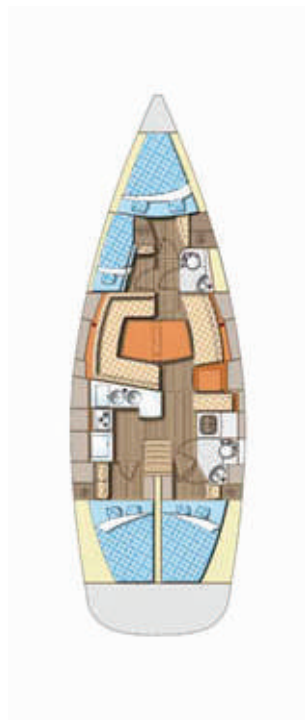

Elan
Elan
Elan
Elan

Elan 434 *Impression*

Year of production	2006/2007/2008
Length overall	13,41 m
Beam	4,18 m
Draft	1,90 m
Engine	Volvo 55 hp
Fuel tank	270 l
Water tank	770 l
Cabins	4
Berths	8+2
Heads	2
Main sail (roll)	46,79 m ²
Genoa	52,47 m ²

Equipment*:
Autopilot, GPS chartplotter C80, VHF dsc, tridata, fridge, additional water tank, heating, LCD TV & DVD, CD player with speakers in salon & cockpit, teak cockpit, cockpit table and shower, dinghy, bimini top, sprayhood, bowthruster.