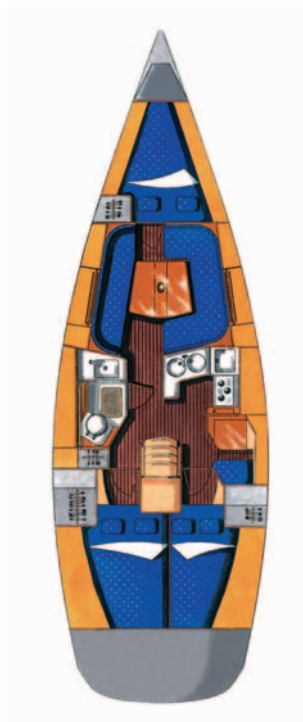

## Elan 37

---

Year of production	2007
Length overall	11,33 m
Beam	3,65 m
Draft	2,05 m
Engine	Volvo 29 hp
Fuel tank	100 l
Water tank	210 l
Cabins	3
Berths	6+2
Heads	1
Main sail (full batten)	38,97 m <sup>2</sup>
Genoa	42,50 m <sup>2</sup>

---

Equipment:  
Autopilot, GPS chartplotter, VHF dsc,  
tridata, CD player with speakers in salon &  
cockpit, teak cockpit, cockpit table and  
shower, dinghy, bimini top, North Sails  
NorLam RACING SAILS.